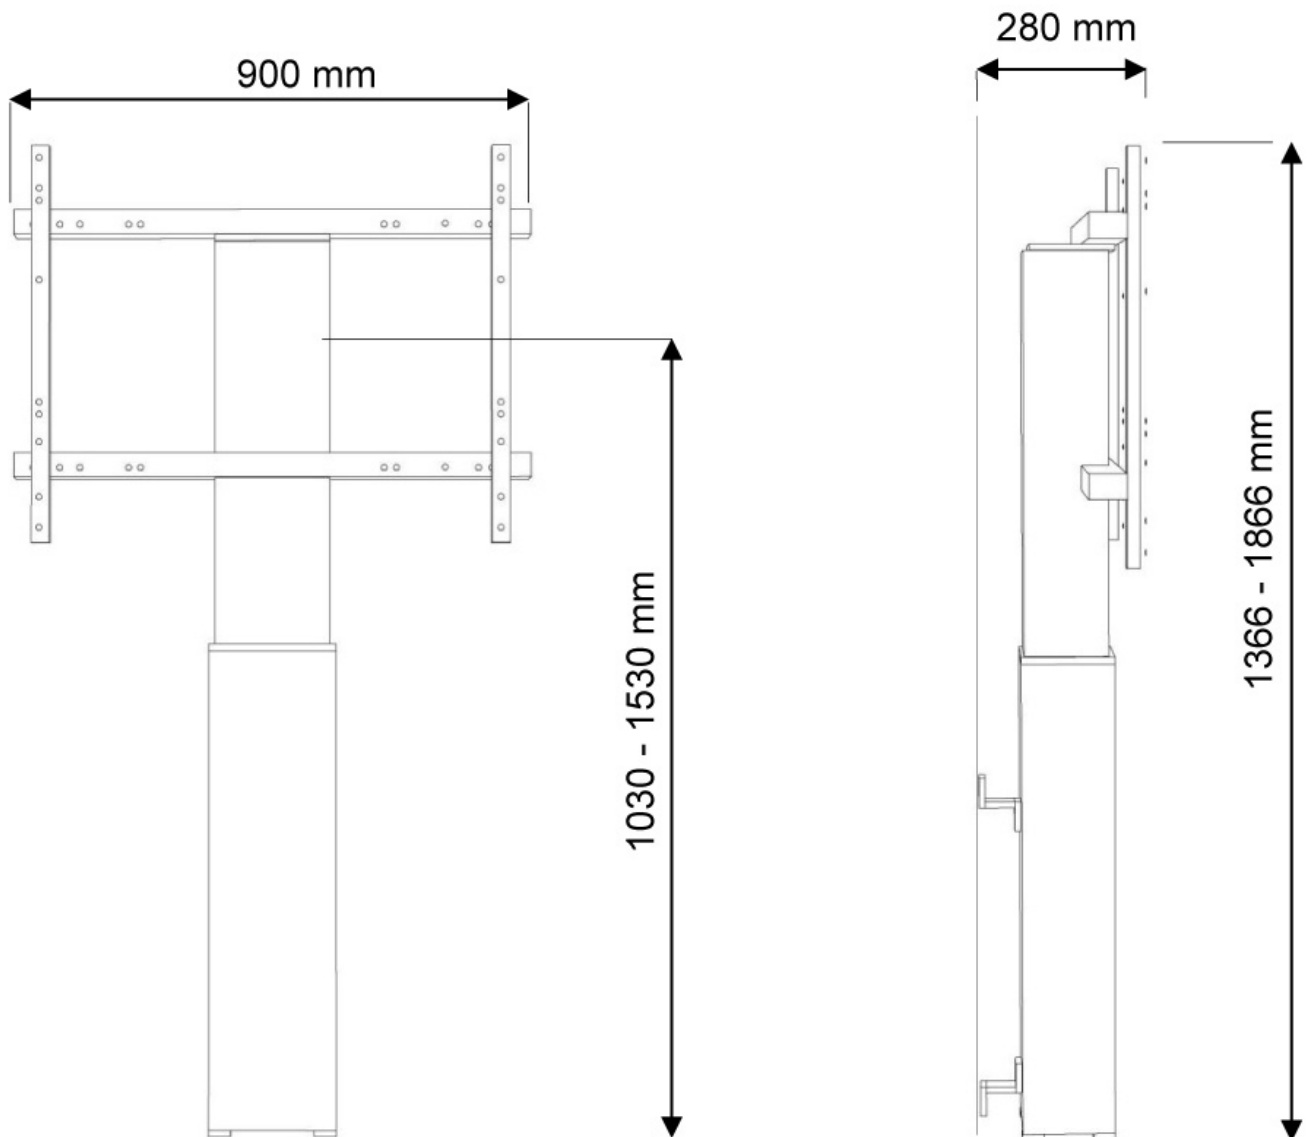

NEOMOUNTS PLASMA-W2250SILVER SOPORTE

Neomounts