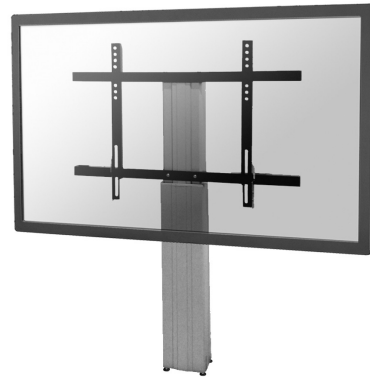

NEOMOUNTS PLASMA-W2250SILVER SOPORTE

ESPECIFICACIONES

GENERAL

Tamaño mín. pantalla*	42 inch
Tamaño máx. pantalla*	100 inch
Peso mínimo	0 kg (por pantalla)
Peso máximo	130 kg (por pantalla)
Pantallas	1
VESA mínimo	200x200 mm
VESA máximo	800x600 mm

FUNCIONALIDAD

Tipo	Fijo
Ajuste de altura	105-155 cm
Ajuste de ancho	90 cm
Bloqueable	Bloqueable - Candado no incluido
Tipo de ajuste	Motorizado

INFORMACIÓN

Color	Plata
Material principal	Acero
Garantía	5 años
EAN code	8717371446154

Neomounts

Neomounts

Neomounts PLASMA-W2250SILVER Soporte de suelo para TV - 42-100" - pared - máx 130 kg - motorizado alt. 105-155 cm - VESA 200x200-800x600 - bloqueable (excl. cerradura) - plata

With the Neomounts PLASMA-W2250SILVER automatic height adjustable floor stand you place a large format flat screen on the floor and anchor it to the wall with the included wall mounts (7 cm distance). Get optimal positioning for both standing and seated audiences, in any application, in any part of your location. Perfect to use in a class room, boardroom, presentation room or public entrance.

The PLASMA-W2250SILVER is suited for screens between 42"-100" and has a load capacity of 130 kg. The mount is suitable for screens with a VESA hole pattern of 200x200 to 800x600 mm.

The mobile electric floor lift is automatically height adjustable over a height of 50 cm with a remote control. From the floor to the center the distance of the screen is variable from 105-155 cm. The position can be perfectly leveled with four adjustable feet under the central column.