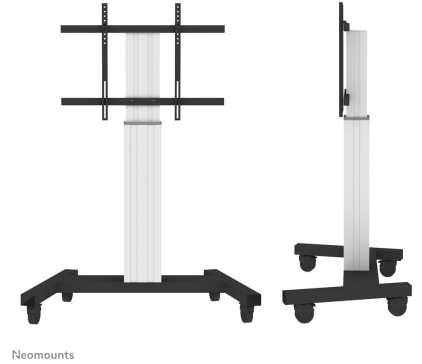

FUNCIONALIDAD

Tipo	Fijo
Ajuste de altura	120-170 cm
Bloqueable	Bloqueable - Candado no incluido
Ancho	103,5 cm
Profundidad	73,5 cm
Tipo de ajuste	Motorizado

INFORMACIÓN

Color	Plata
Material principal	Acero
Garantía	5 años
EAN code	8717371446161

Neomounts PLASMA-M2250SILVER Carro para TV - 42-100" - máx 130 kg - motorizado alt. 120-170 cm - VESA 200x200-800x600 - bloqueable (excl. cerradura) - plata

With the Neomounts PLASMA-M2250SILVER automatic height adjustable floor stand you place a large format flat screen on the floor. Get optimal positioning for both standing and seated audiences, in any application, in any part of your location. Perfect to use in a class room, boardroom, presentation room or public entrance.

The PLASMA-M2250SILVER is suited for screens between 42"-100" and has a load capacity of 130 kg. The trolley is suitable for screens with a VESA hole pattern of 200x200 to 800x600 mm. Cables can be guided at the back of the mount.

Easily roll this cart over doorways and thresholds with to the high quality wheels. The mobile electric floor lift is automatically height adjustable over a height of 50 cm with a remote control. From the floor to the center the distance of the screen is variable from 120 cm to 170 cm.