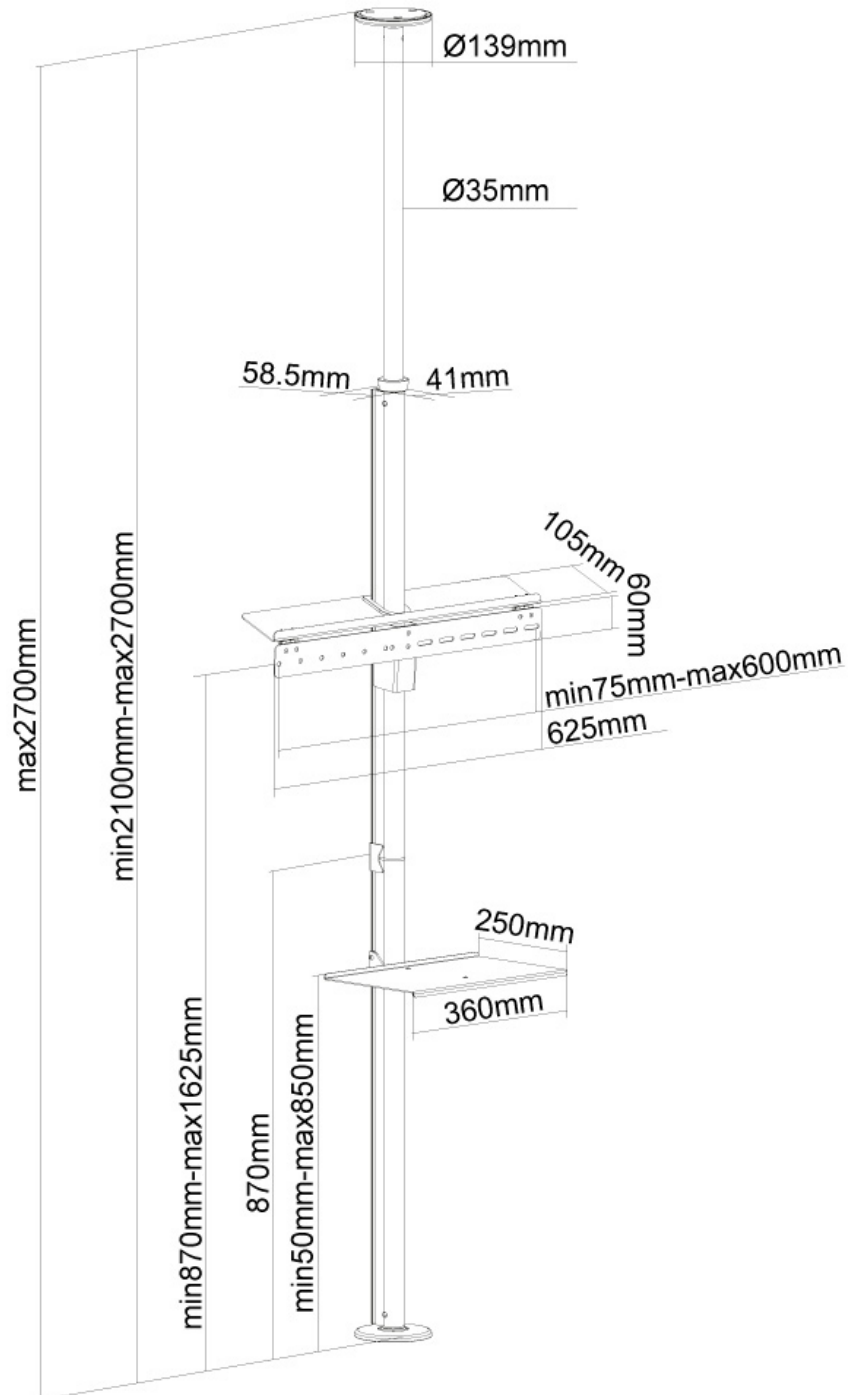

FPMA-CF200SILVER

NEOMOUNTS FPMA-CF200SILVER SOPORTE DE

Neomounts